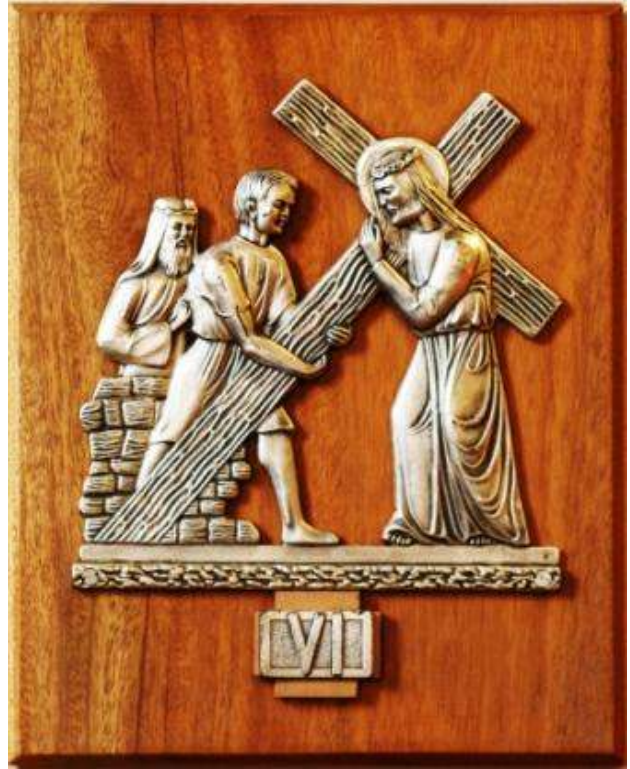

## THE SIXTH STATION

### JESUS TAKES HIS THE CROSS

A cross was loaded on the shoulders of Jesus. Taking it He began his painful journey to the place of execution. Extremely weak and enfeebled by His inhuman treatment, His shuffling steps barely moved Him forward. He could hardly see – blinded by sweat and blood running into His eyes. The pushing and jostling from

the leering crowd pressing round them was too much and He fell several times. The Lord of the Universe - reduced to this for you and me.

*We have seen people struggling against the odds, fighting illness, debt and crumbling relationships; knowing they cannot refuse the burden – but not knowing how long they can cope. We recall our parents' struggles, and our own. The load we carry is often heavy; yet we continue on as best we can.*